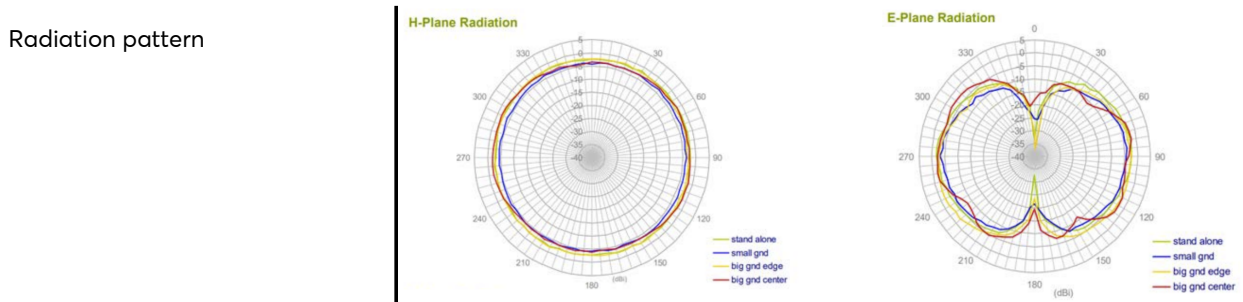

Connections

Connector	SMA
-----------	-----

Weight & Dimensions

Antenna height	59mm
Weight	8g
Product dimensions drawing	

Product Characteristics

Colours	Black
---------	-------

Radiation Pattern

Installation must be carried out by a qualified electrician in accordance with the relevant regulations.