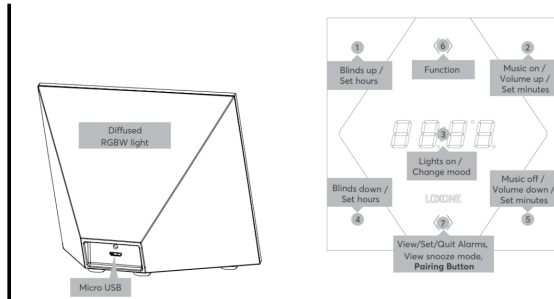

Ambient Conditions

Humidity | max. 95% r.H. (non condensing)

Connection Diagram

Connection Diagram

Product Characteristics

Colours | White: RAL 9003

Finish | Matte

Weight & Dimensions

Net weight | 395 g

Total weight | 667 g

Product dimensions | 120 x 120 x 75 mm / 4.72 x 4.72 x 2.95" (L x W x H)

Product dimensions drawing