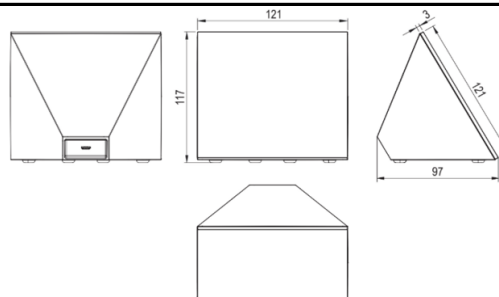

Connection Diagram

Connection Diagram

Product Characteristics

Colours	Gold: approx. RAL 1036
Finish	Matte

Weight & Dimensions

Net weight	395 g
Total weight	667 g
Product dimensions	121 x 121 x 97 mm / 4.76 x 4.76 x 3.82" (L x W x H)

Product dimensions drawing

Pack size	190 x 215 x 91 mm / 7.48 x 8.46 x 3.58" (L x W x H)
-----------	---

Certifications & Standards

Installation must be carried out by a qualified electrician in accordance with the relevant regulations.