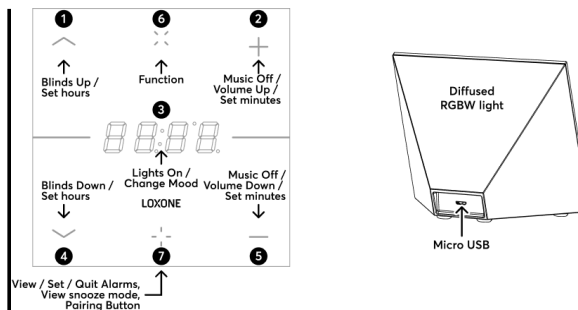

Connection Diagram

Connection Diagram

Product Characteristics

Colours	Gold: approx. RAL 1036
Finish	Matte

Weight & Dimensions

Net weight	395 g
Total weight	667 g
Product dimensions	121 x 121 x 97 mm / 4.76 x 4.76 x 3.82" (L x W x H)