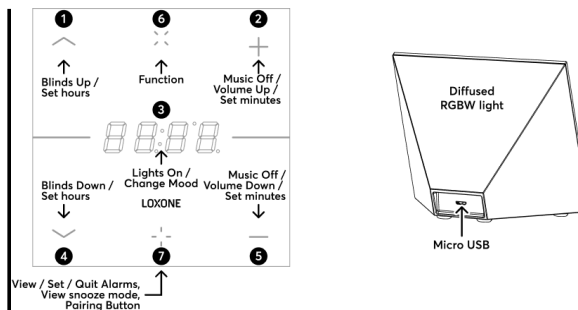

Connection Diagram

Connection Diagram

Product Characteristics

Colours	White: RAL 9003
Finish	Matte

Weight & Dimensions

Net weight	395 g
Total weight	667 g
Product dimensions	121 x 121 x 97 mm / 4.76 x 4.76 x 3.82" (L x W x H)