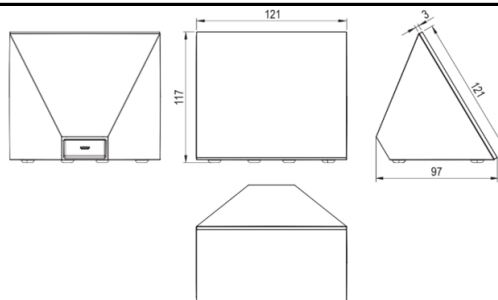

Connection Diagram

Connection Diagram

Product Characteristics

Colours	White: RAL 9003
Finish	Matte

Weight & Dimensions

Net weight	395 g
Total weight	667 g
Product dimensions	121 x 121 x 97 mm / 4.76 x 4.76 x 3.82" (L x W x H)

Product dimensions drawing

Pack size	190 x 215 x 91 mm / 7.48 x 8.46 x 3.58" (L x W x H)
-----------	---

Certifications & Standards

Installation must be carried out by a qualified electrician in accordance with the relevant regulations.